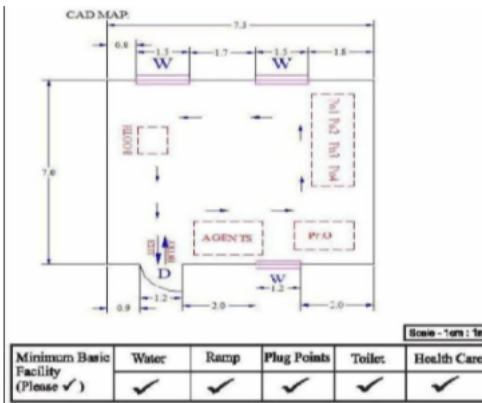

Nazri Naksha

Google Map View

Polling Station Building Front View

Polling Station Front View

Cad View

Key MAP View