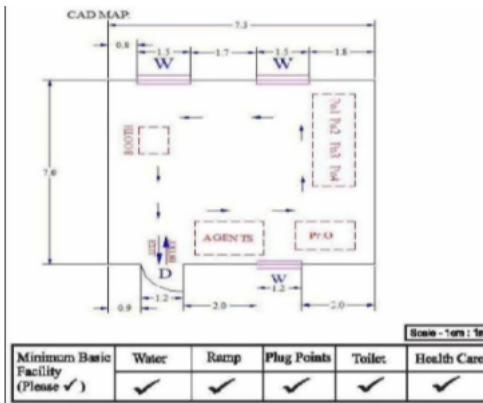

Nazri Naksha

Google Map View

Polling Station Building Front View

Polling Station Front View

Cad View

Key MAP View