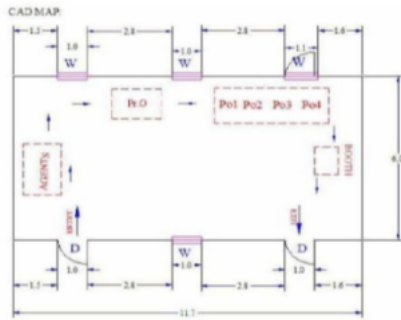

Google Map View

Polling Station Building Front View

Polling Station Front View

Cad View

Key MAP View

Scale - 1cm : 1m

Minimum Basic Facility (Please ✓)	Water	Ramp	Plug Points	Toilet	Health Care
	✓	✓	✓	✓	✓

- (a) Landmarks
- (b) Road Names
- (c) Traffic Flow