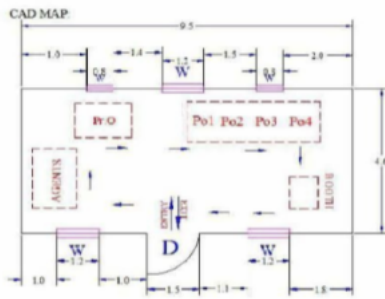

Google Map View

Polling Station Building Front View

Polling Station Front View

Cad View

Scale - 1cm : 1m					
Minimum Basic Facility (Please ✓)	Water	Ramp	Plug Points	Toilet	Health Care
	✓	✓	✓	✓	✓

Key MAP View