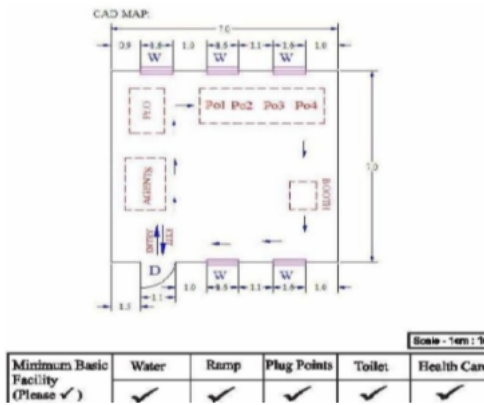

Nazri Naksha

Google Map View

Polling Station Building Front View

Polling Station Front View

Cad View

Key MAP View