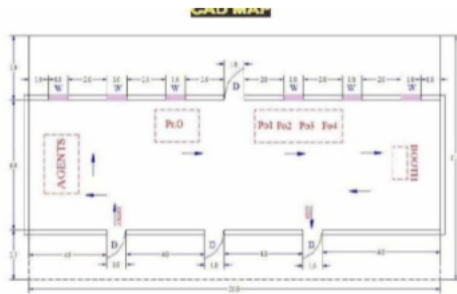

Cad View

Key MAP View

Minimum Basic Facility (Please ✓)	Water	Ramp	Plug Points	Toilet	Health Care
	✓	✓	✓	✓	✓