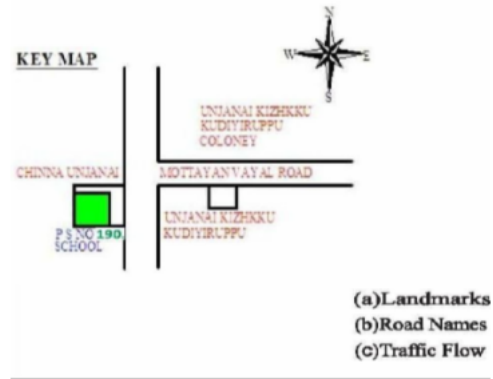

Cad View

Key MAP View

Minimum Basic Facility (Please ✓)	Water	Ramp	Plug Points	Toilet	Health Care
	✓	✓	✓	✓	✓