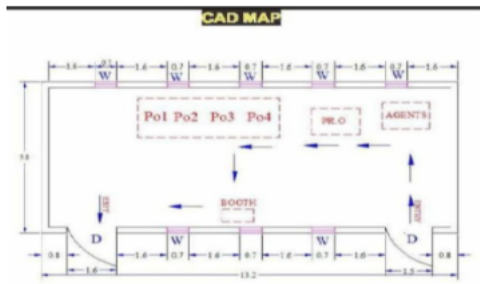

Nazri Naksha

Google Map View

Polling Station Building Front View

Polling Station Front View

Cad View

Key MAP View

Scale - 1cm : 1m					
Minimum Basic Facility (Please ✓)	Water ✓	Ramp ✓	Plug Points ✓	Toilet ✓	Health Care ✓