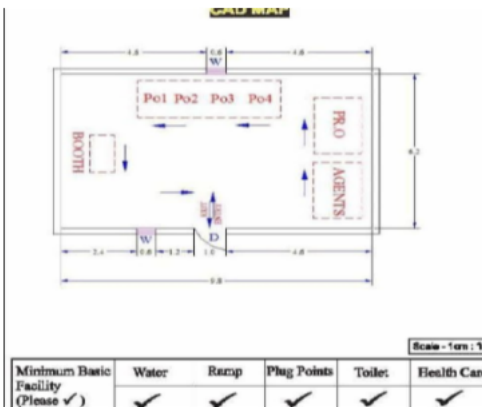

Cad View

Key MAP View

- (a) Landmarks
- (b) Road Names
- (c) Traffic Flow