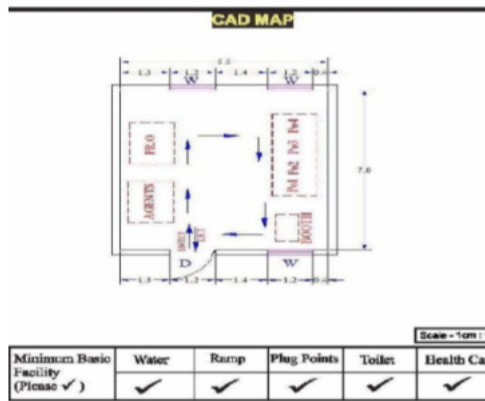

Nazri Naksha

Google Map View

Polling Station Building Front View

Polling Station Front View

Cad View

Key MAP View

(a) Landmarks
(b) Road Names
(c) Traffic Flow