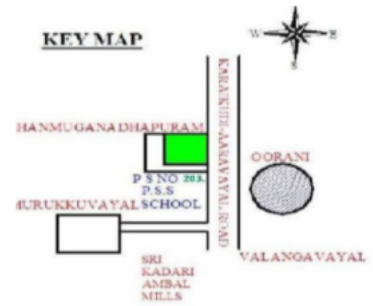

Key MAP View

(a) Landmarks
(b) Road Names
(c) Traffic Flow