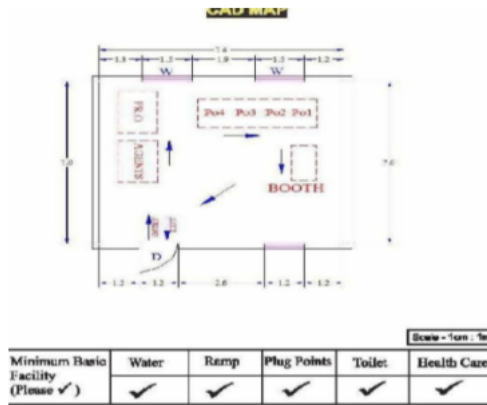

Nazri Naksha

Google Map View

Polling Station Building Front View

Polling Station Front View

Cad View

Key MAP View