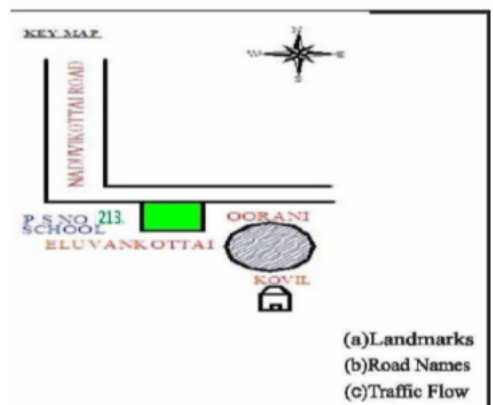

Google Map View

Polling Station Building Front View

Polling Station Front View

Cad View

Scale - 1cm : 1m					
Minimum Basic Facility (Please ✓)	Water ✓	Ramp ✓	Plug Points ✓	Toilet ✓	Health Care ✓

Key MAP View