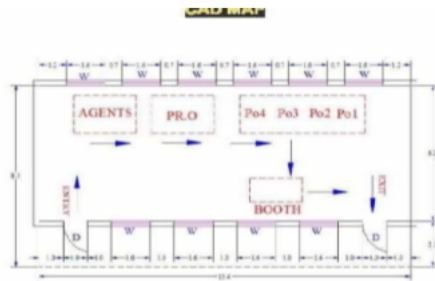

Google Map View

Polling Station Building Front View

Polling Station Front View

Cad View

Scale - 1cm : 1m					
Minimum Basic Facility (Please ✓)	Water ✓	Ramp ✓	Plug Points ✓	Toilet ✓	Health Care ✓

Key MAP View