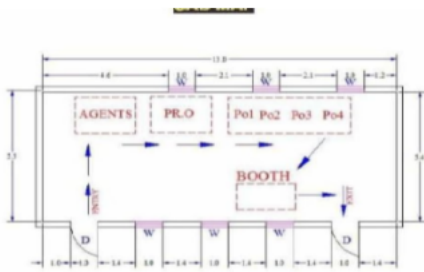

Google Map View

Polling Station Building Front View

Polling Station Front View

Cad View

Scale - 1cm : 1m					
Minimum Basic Facility (Please ✓)	Water ✓	Ramp ✓	Plug Points ✓	Toilet ✓	Health Care ✓

Key MAP View