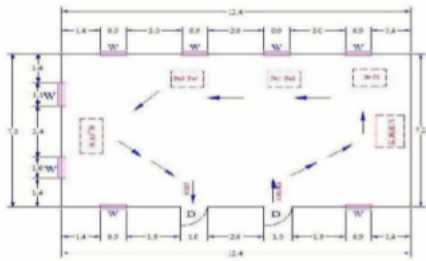

Google Map View

Polling Station Building Front View

Polling Station Front View

Cad View

Key MAP View

Scale - 1cm : 1m					
Minimum Basic Facility (Please ✓)	Water	Ramp	Plug Points	Toilet	Health Care
	✓	✓	✓	✓	✓