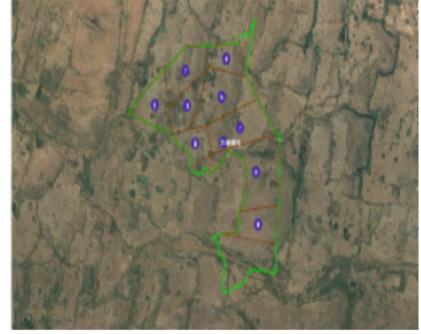

Nazri Naksha

Google Map View