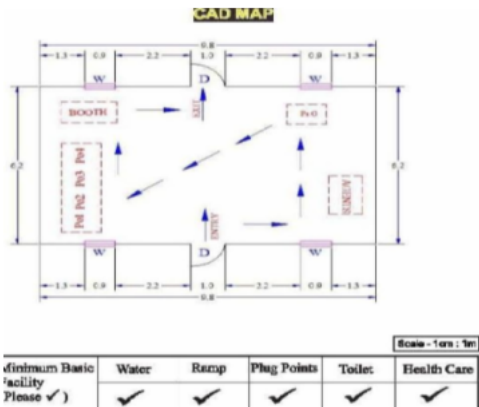

Nazri Naksha

Google Map View

Polling Station Building Front View

Polling Station Front View

Cad View

Key MAP View

- (a) Landmarks
- (b) Road Names
- (c) Traffic Flow