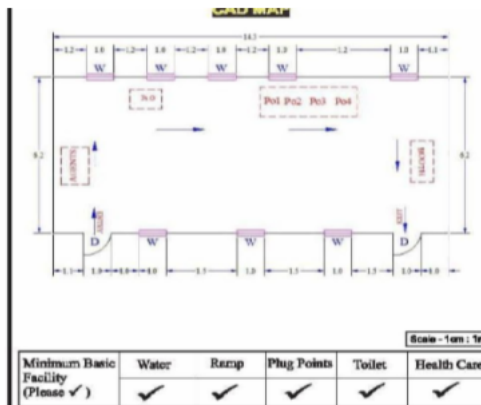

Nazri Naksha

Google Map View

Cad View