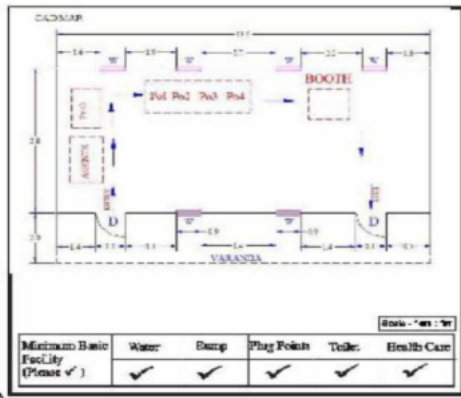

Nazri Naksha

Google Map View

Polling Station Building Front View

Polling Station Front View

Cad View

Key MAP View