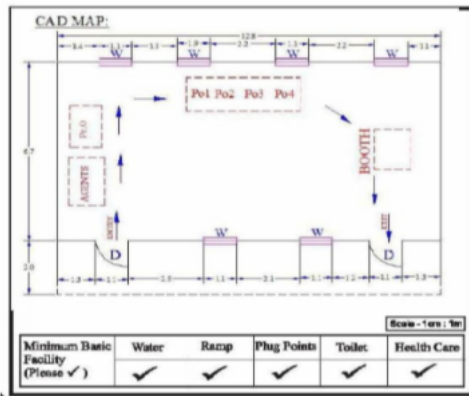

Nazri Naksha

Google Map View

Polling Station Building Front View

Polling Station Front View

Cad View

Key MAP View