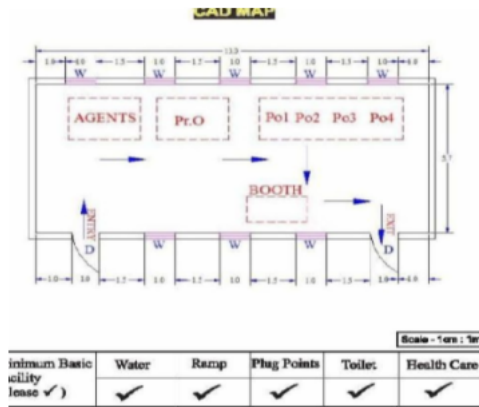

Nazri Naksha

Google Map View

Polling Station Building Front View

Polling Station Front View

Cad View

Key MAP View