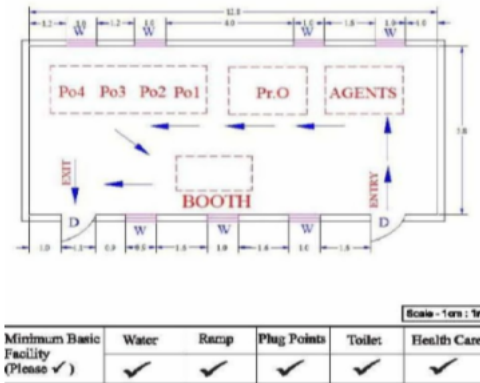

Nazri Naksha

Google Map View

Polling Station Building Front View

Polling Station Front View

Cad View

Key MAP View