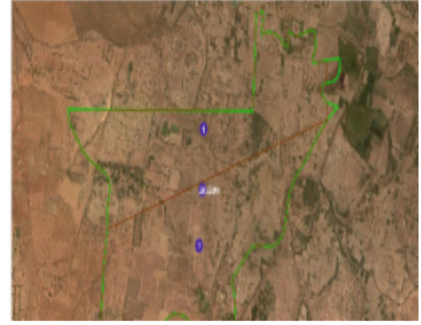

Nazri Naksha

Google Map View