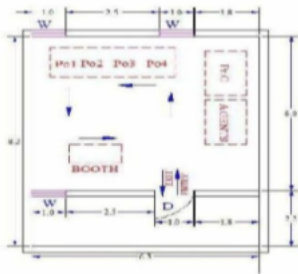

Google Map View

Polling Station Building Front View

Polling Station Front View

Cad View

Key MAP View

Minimum Basic Facility (Please ✓)	Scale - 1cm : 1m				
	Water	Ramp	Plug Points	Toilet	Health Care
	✓	✓	✓	✓	✓