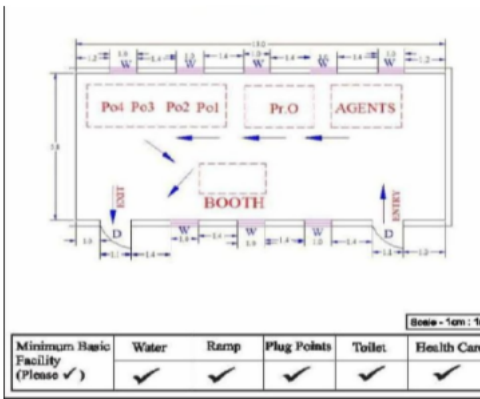

Cad View

Key MAP View

- (a) Landmarks
- (b) Road Names
- (c) Traffic Flow