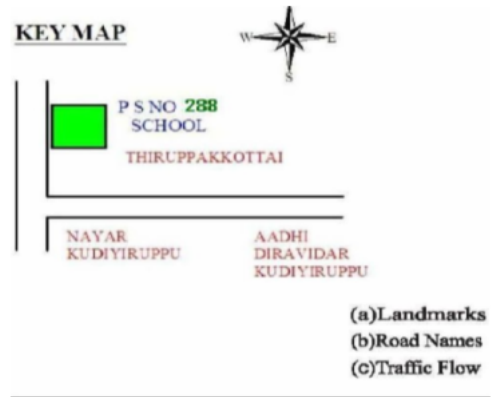

Google Map View

Polling Station Building Front View

Polling Station Front View

Cad View

Key MAP View

Scale - 1cm : 1m					
Minimum Basic Facility (Please ✓)	Water	Ramp	Plug Points	Toilets	Health Care
	✓	✓	✓	✓	✓