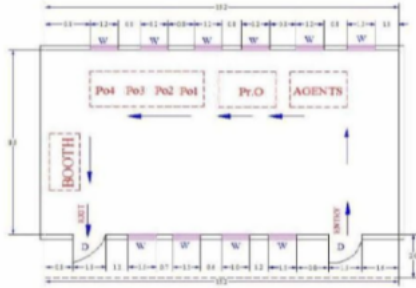

Cad View

Key MAP View

Scale - 1cm : 1m					
Minimum Basic Facility (Please ✓)	Water ✓	Ramp ✓	Plug Points ✓	Toilet ✓	Health Care ✓

(a) Landmarks
(b) Road Names
(c) Traffic Flow