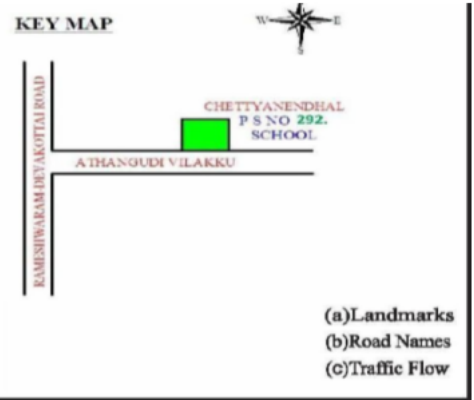

Cad View

Key MAP View

Scale - 1cm : 1m					
Minimum Basic Facility (Please ✓)	Water ✓	Ramp ✓	Plug Points ✓	Toilet ✓	Health Care ✓

(a) Landmarks
(b) Road Names
(c) Traffic Flow