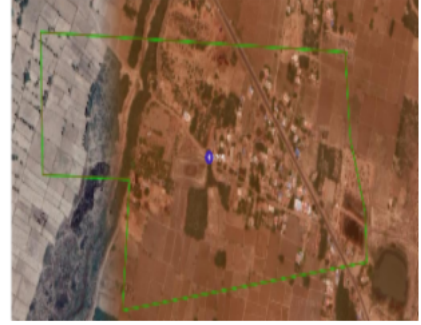

Nazri Naksha

Google Map View