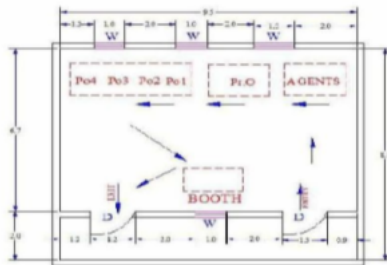

Google Map View

Polling Station Building Front View

Polling Station Front View

Cad View

Key MAP View

Scale - 1cm = 1m

Minimum Basic Facility (Please ✓)	Water	Ramp	Plug Points	Toilet	Health Care
	✓	✓	✓	✓	✓

- (a) Landmarks
- (b) Road Names
- (c) Traffic Flow