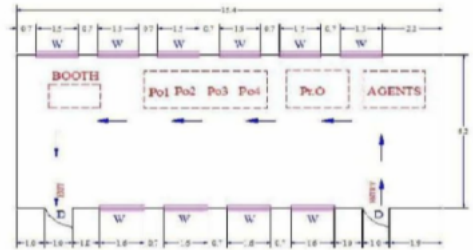

கையொப்பம்

Nazri Naksha

Google Map View

Polling Station Building Front View

Polling Station Front View

Cad View

Key MAP View

| Scale - 1cm : 1m | | | | | |
|-----------------------------------|-------|------|-------------|--------|-------------|
| Minimum Basic Facility (Please ✓) | Water | Ramp | Plug Points | Toilet | Health Care |
| | ✓ | ✓ | ✓ | ✓ | ✓ |