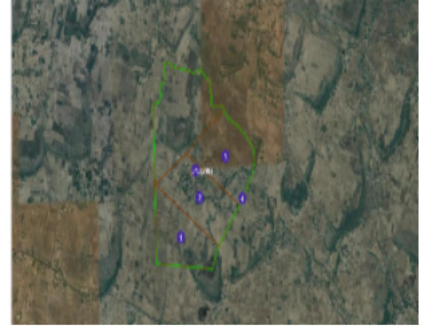

Nazri Naksha

Google Map View