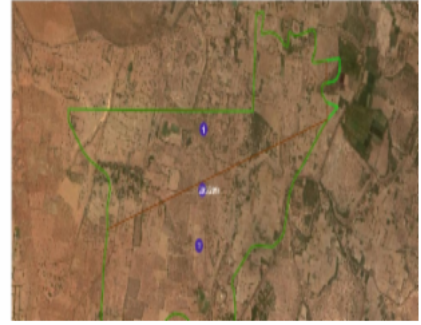

Nazri Naksha

Google Map View