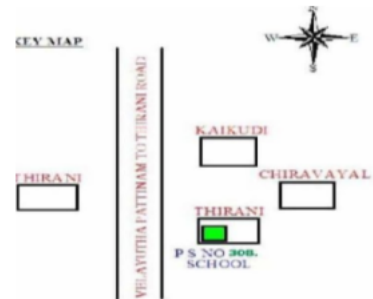

Polling Station Front View

Cad View

Scale - 1cm : 4					
Minimum Basic facility Please ✓ )	Water	Ramp	Plug Points	Toilet	Health Car
	✓	✓	✓	✓	✓

Key MAP View

- (a) Landmarks
- (b) Road Names
- (c) Traffic Flow