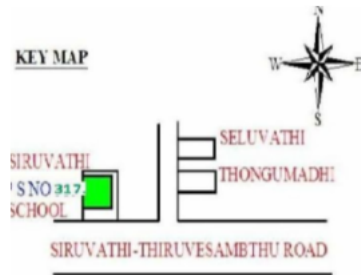

Google Map View

Polling Station Building Front View

Polling Station Front View

Cad View

Key MAP View

Scale - 1cm : 1					
Minimum Basic Facility (Please ✓)	Water	Ramp	Plug Points	Toilet	Health Can
	✓	✓	✓	✓	✓