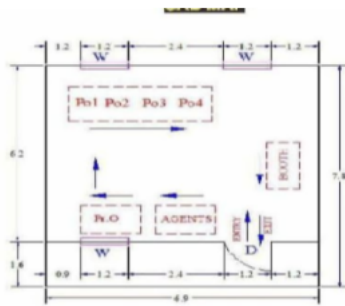

Google Map View

Polling Station Building Front View

Polling Station Front View

Cad View

Key MAP View

Scale - 1cm : 5m					
Minimum Basic activity Please ✓ )	Water	Ramp	Plug Points	Toilet	Health Care
	✓	✓	✓	✓	✓