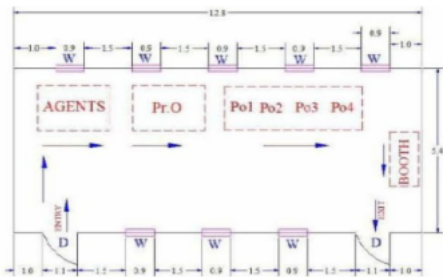

Google Map View

Polling Station Building Front View

Polling Station Front View

Cad View

Key MAP View

Scale - 1cm : 1m

Minimum Basic Facility (Please ✓)	Water	Ramp	Plug Points	Toilet	Health Care
	✓	✓	✓	✓	✓

- (a) Landmarks
- (b) Road Names
- (c) Traffic Flow