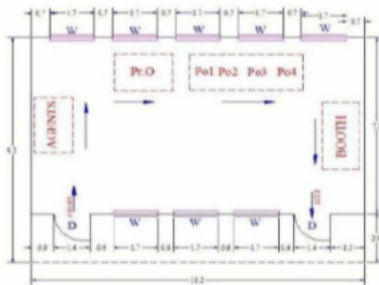

Google Map View

Polling Station Building Front View

Polling Station Front View

Cad View

Key MAP View

Scale - 1cm : 1m

Minimum Basic Facility (Please ✓)	Water	Ramp	Plug Points	Toilet	Health Care
	✓	✓	✓	✓	✓

- (a) Landmarks
- (b) Road Names
- (c) Traffic Flow