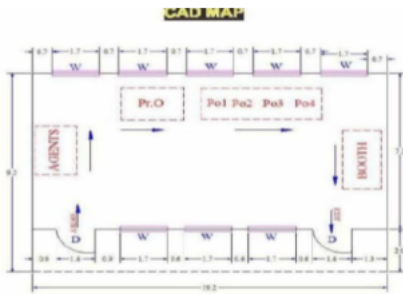

Google Map View

Polling Station Building Front View

Polling Station Front View

Cad View

Key MAP View

Scale - 1cm : 1m					
Minimum Basic Facility (Please ✓)	Water	Ramp	Plug Points	Toilet	Health Care
	✓	✓	✓	✓	✓