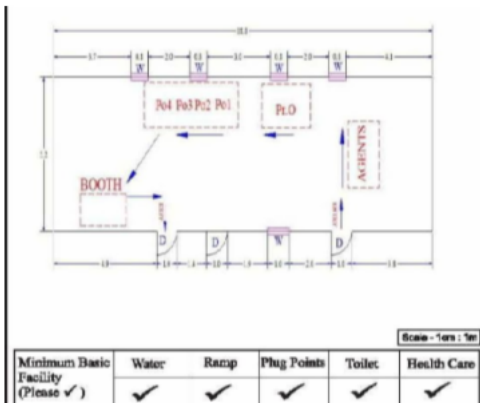

Nazri Naksha

Google Map View

Polling Station Building Front View

Polling Station Front View

Cad View

Key MAP View