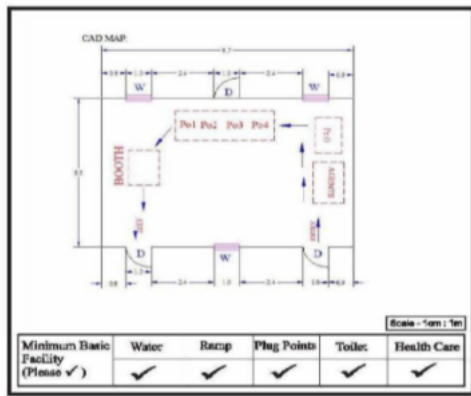

Nazri Naksha

Google Map View

Polling Station Building Front View

Polling Station Front View

Cad View

Key MAP View