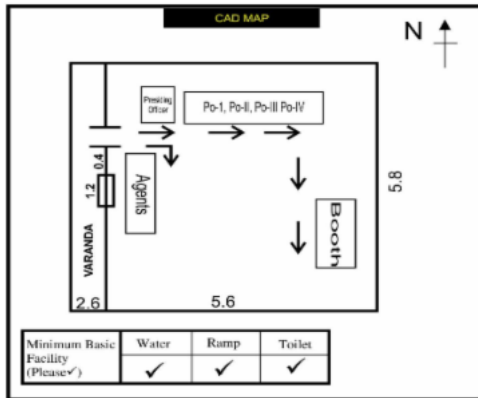

Nazri Naksha

Google Map View

Cad View