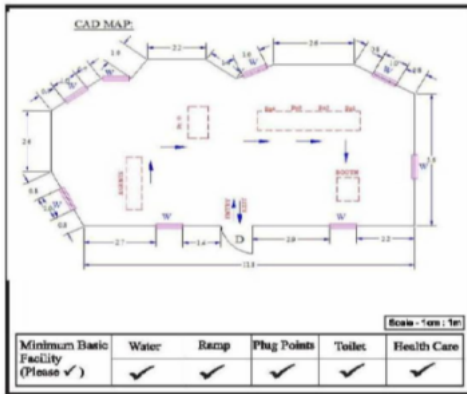

Nazri Naksha

Google Map View

Polling Station Building Front View

Polling Station Front View

Cad View

Key MAP View