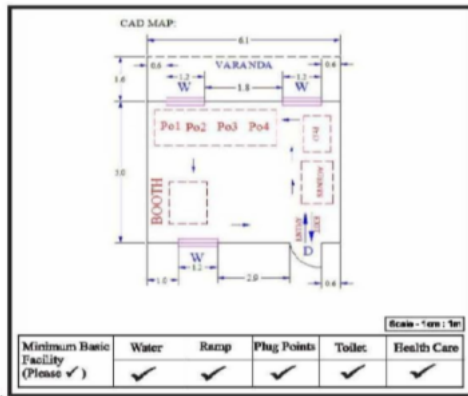

Nazri Naksha

Google Map View

Polling Station Building Front View

Polling Station Front View

Cad View

Key MAP View