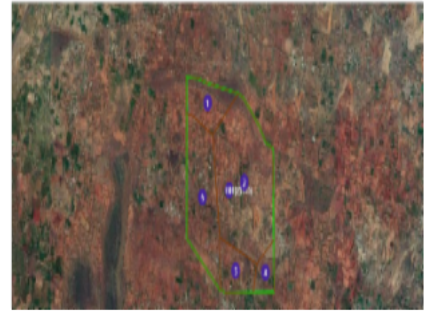

Nazri Naksha

Google Map View