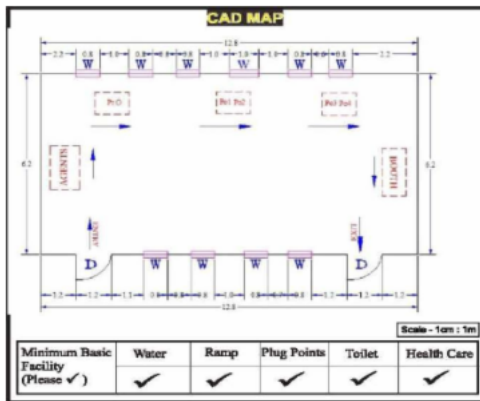

Nazri Naksha

Google Map View

Polling Station Building Front View

Polling Station Front View

Cad View

Key MAP View