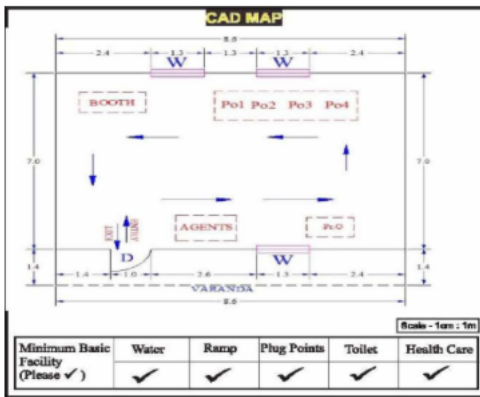

Nazri Naksha

Google Map View

Polling Station Building Front View

Polling Station Front View

Cad View

Key MAP View