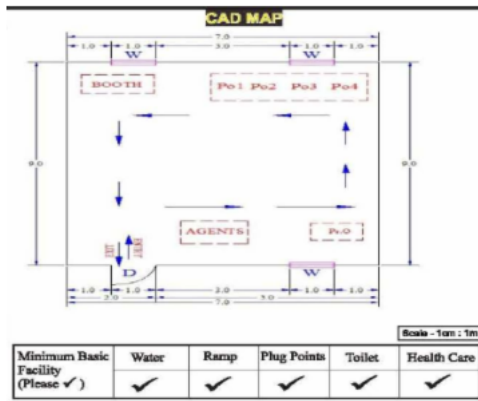

Nazri Naksha

Google Map View

Polling Station Building Front View

Polling Station Front View

Cad View

Key MAP View