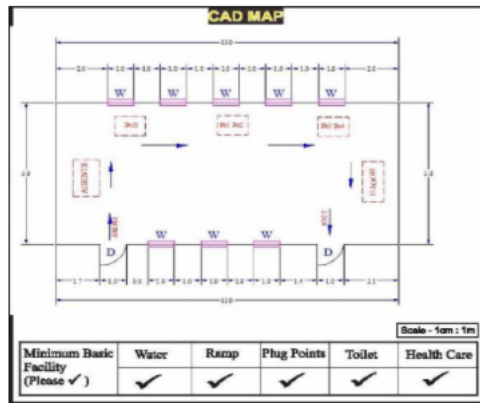

Nazri Naksha

Google Map View

Polling Station Building Front View

Polling Station Front View

Cad View

Key MAP View