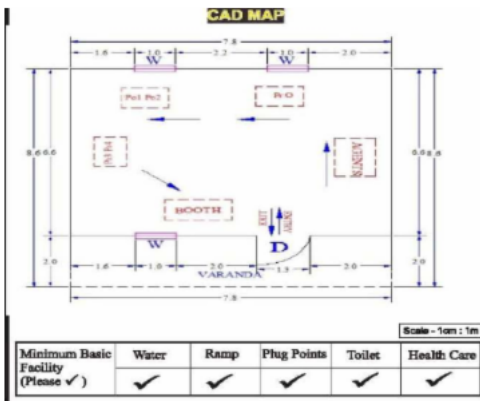

Nazri Naksha

Google Map View

Polling Station Building Front View

Polling Station Front View

Cad View

Key MAP View