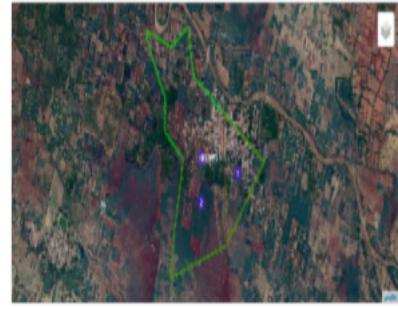

Nazri Naksha

Google Map View