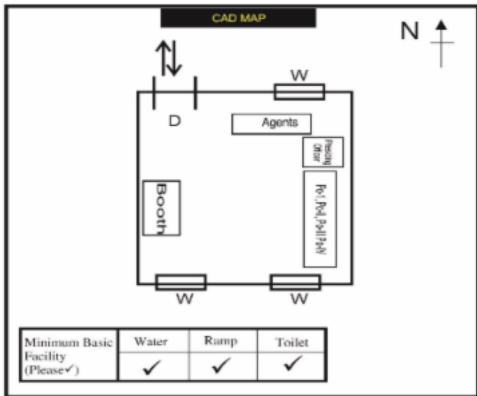

Nazri Naksha

Google Map View

Polling Station Building Front View

Polling Station Front View

Cad View

Key MAP View