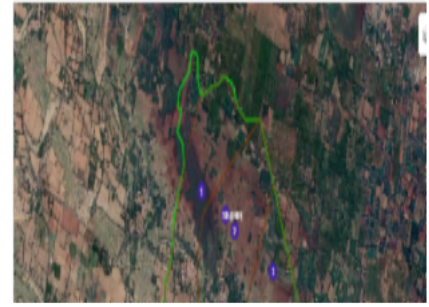

Nazri Naksha

Google Map View