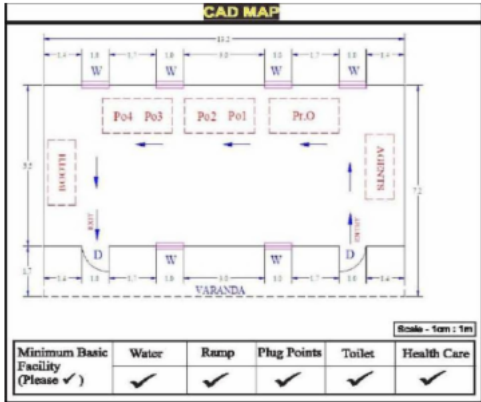

Nazri Naksha

Google Map View

Polling Station Building Front View

Polling Station Front View

Cad View

Key MAP View